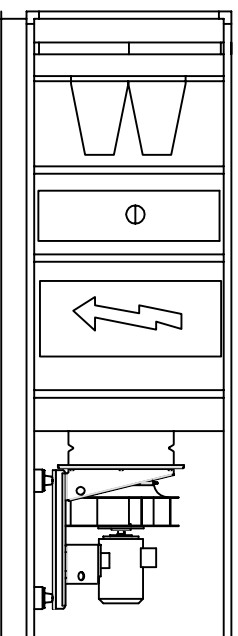

Standard Supply

Louvre & Roof

RAF & SAF Plenum

DX Cooling/Heating

Kitchen Extract

SCALE: 1:30 @ A4		DRAWN BY: M.L Jones		TITLE:	
SHEET No: 1		CHECKED BY: G.R Baldwin		AHU Configs	
		DATE: 28 August 2019		PROJECT REF:	
				DRAWING No:	
				ISSUE No: A	