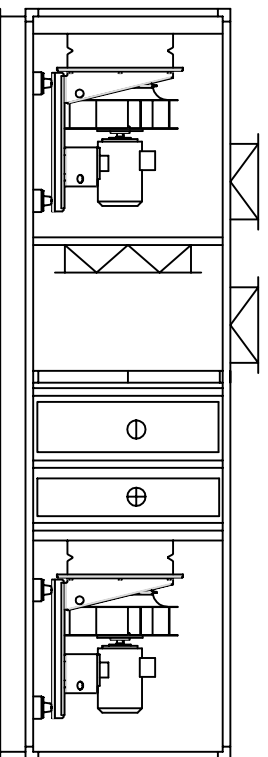

Standard Supply

Louvre & Roof

RAF & SAF Plenum

DX Cooling/Heating

Kitchen Extract

SCALE: 1:30 @ A4		DRAWN BY: M.L Jones		TITLE:	
SHEET No: 1		CHECKED BY: G.R Baldwin		AHU Configs	
		DATE: 28 August 2019		PROJECT REF:	
				DRAWING No:	
				ISSUE No: A	