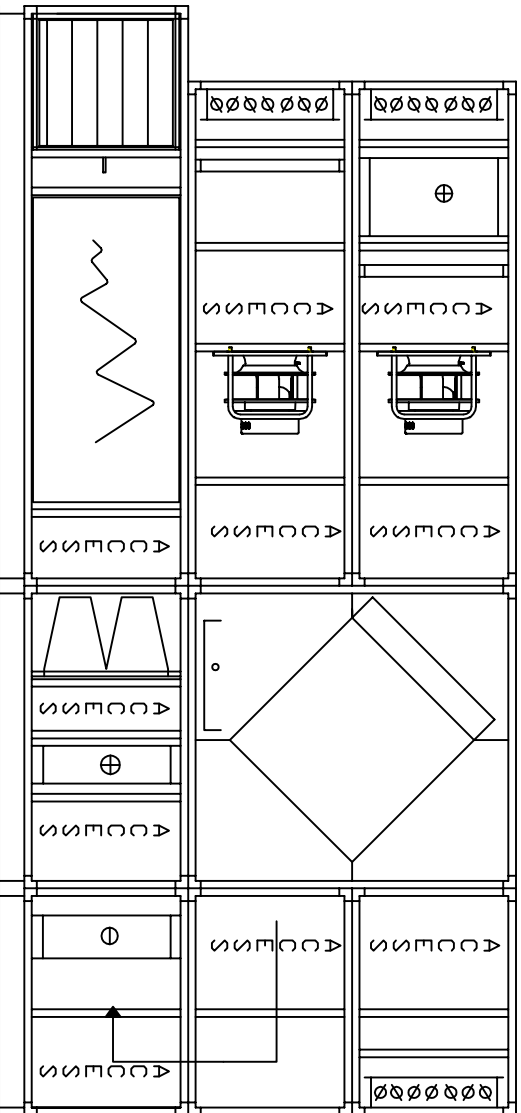

Heat Recovery - Plate

Heat Recovery - Wheel

Heat Recovery - Plate HTM03.01

SCALE: 1:30 @ A4		DRAWN BY: M.L.Jones		TITLE: AHU Configs		PROJECT REF:	
SHEET No: 2		CHECKED BY: G.R.Baldwin		DATE: 28 August 2019		DRAWING No:	
						ISSUE No: A	